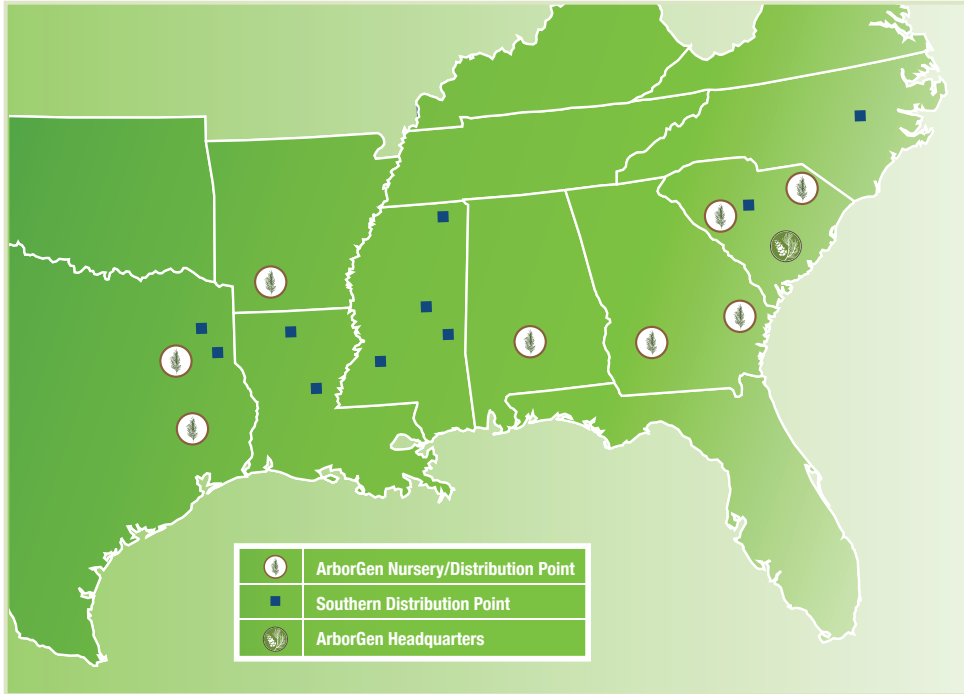

1-888-888-7158

ArborGen Nurseries & Distribution Sites

Alabama Selma	Mississippi New Albany Brookhaven	Texas Carthage Livingston
Arkansas Bluff City	Carthage Quitman	Gilmer Linden Bullard
Georgia Bellville Shellman	North Carolina Wilson	
Louisiana Olla Ruston	South Carolina Chester Blenheim Trenton	

TOLLFREE 888-888-7158

Regional Nurseries

ArborGen Selma Nursery
264 County Road 888
Selma, AL 36703
(800) 222-1280
(334) 872-2358 fax

ArborGen Shellman Nursery
78 SuperTree Lane
Shellman, GA 39886
(800) 554-6550
(229) 679-5628 fax

ArborGen Blenheim Nursery
5594 Highway 38 South
Blenheim, SC 29516
(800) 222-1290
(843) 528-3943 fax

ArborGen Bellville Nursery
P.O. Box 56
Bellville, GA 30414
6482 Hwy 169, S.
Claxton, GA 30417
(877) 833-4760
(912) 739-9409 fax

ArborGen Bullard Nursery
P.O. Box 947
1235 FM 3198 W
Bullard, TX 75757
(800) 642-2264
(903) 825-2876 fax

ArborGen Livingston
3535 Nursery Road
Livingston, TX 77351
(877) 600-8015
(936) 563-2027 fax

ArborGen Bluff City Nursery
186 Nevada 420
Bluff City, AR 71722
(800) 222-1270
(870) 685-2825 fax

ArborGen Taylor Nursery
53 Girl Scout Camp Rd.
Trenton, SC 29847
(803) 275-3578

Reforestation Advisors

Arkansas, Northern Louisiana
186 Nevada 420
Bluff City, AR 71722
(870) 833-0428

Southern Alabama, Florida
11788 SE Green Lane
Kinard FL 32449
(850) 227-8437

Georgia, Virginia, Eastern Tennessee
168 Lenox Place
Athens, GA 30606
(912) 655-1725

Eastern Texas, Southern Louisiana
1235 FM 3198 W
Bullard, TX 75757
(936) 239-6189

South Carolina
212 Cherokee Shores Dr.
Lexington, SC 29072
(404) 840-7489

**Mississippi, Northern Alabama,
and Western Tennessee**
1404 Sipsey Fork Road
Detroit, AL 35552
(205) 712-9582
(205) 273-4367

North Carolina
6110 Trailwater Road
Charlotte, NC 28278
(803) 767-1317

ArborGen.com