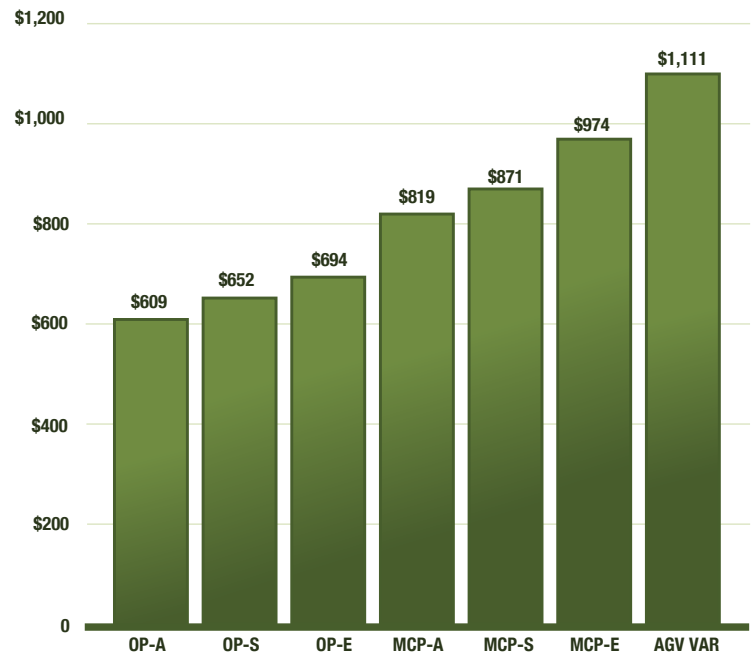

BAREROOT SEEDLINGS

SPECIES	CATEGORY	$ per 1000
Loblolly	OP* Improved	52
Loblolly or Slash	OP Advanced	62
Loblolly or Slash	OP Select	73
Loblolly or Slash	OP Elite	86
Loblolly	MCP® Advanced	165
Loblolly	MCP® Select	195
Loblolly	MCP® Elite	234
Loblolly	Varietal	350
Sand	OP 1.5	71
Pitch x Loblolly	Improved	87
Virginia Pine	OP 1.0	150

CONTAINERIZED SEEDLINGS

SPECIES	CATEGORY	$ per 1000
Loblolly	OP* Advanced	171
Loblolly	OP Select	185
Loblolly	OP Elite	195
Loblolly	MCP® Advanced	270
Loblolly	MCP® Select	299
Loblolly	MCP® Elite	339
Loblolly	Varietal	454
Longleaf	OP Native Stand	225
Longleaf	OP Improved	235
Slash	OP Select	184
Slash	OP Elite	195

*OP denotes Open Pollinated

MCP denotes Mass Control Pollinated

EST NET PRESENT VALUE (NPV) $ PER ACRE

ArborGen

The Reforestation Advantage

2011 Broadbank Court 843.851.4129 Corporate
Ridgeville, SC 29472 888.888.7158 Sales

EASY TO ORDER

1

CALL 1-888-888-7158

FAX Nursery/Sales Office

MAIL Nursery/Sales Office

2

SIGN

and return your
Sales Acknowledgement
within 21 days

3

$ 30% DEPOSIT

Terms: Net30 if approved

Money Order
Visa / Mastercard
Checks