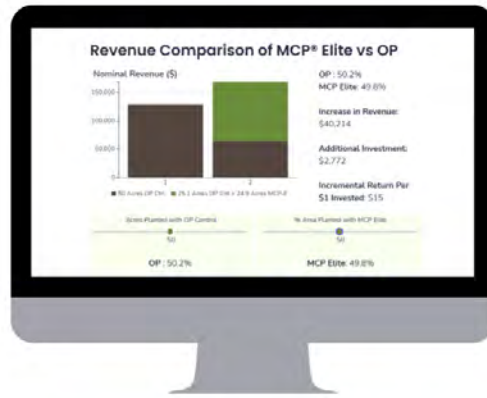

You can have as many as five outbreaks per growing season or five attacks throughout a growing season from the life cycles of the pine tip moth.

One critical misconception is that the pine tip moth will affect the quality of the stem or the form of the tree and that it's going to cause a fork tree or it's going to cause a tree with multiple stems. Once a pine tree reaches a ceiling height of about 12 to 15 feet, the tip moths move on, and they move on to smaller and shorter trees.

Your Reforestation Advisor can help you determine the right genetics for your land, providing you with faster growing, greater volume, and more disease-resistant trees. [Contact them for more information.](#)

Introducing the Seedling Revenue Comparison Tool

Open-pollinated (OP) or MCP®? Should I plant all OP, all MCP or some of both? What will it cost and what will be my return?

Try out our Seedling Revenue Comparison Tool and see for yourself!