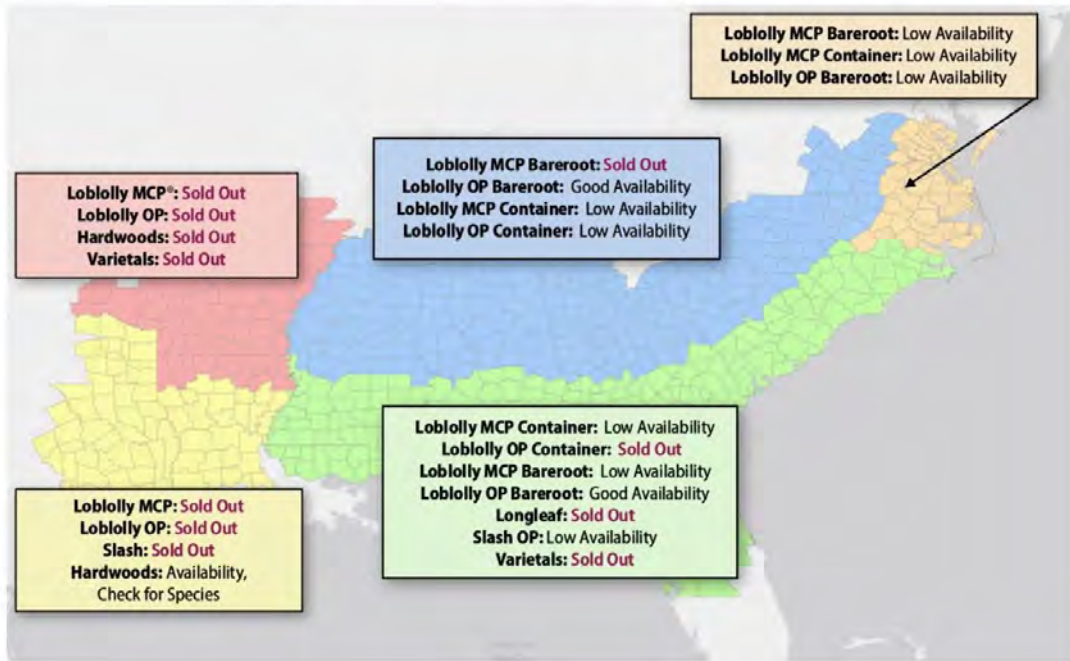

Client Results

24' at 6th Growing Season
Atlantic Coast North MCP® Advance
Essex County, VA

24' at 6th Growing Season
Atlantic Coast North MCP® Advance
Essex County, VA

2nd Growing Season
MCP® Select Piedmont
McCormick County, SC

2nd Growing Season
MCP® Select Piedmont
McCormick County, SC

See More Client Results

Updated Seedling Availability

Reserve Your Seedlings

[Click here for the previous edition of TreeLines.](#)

Need a trusted partner to guide the way? Get in touch with a Reforestation Advisor to explore your options!