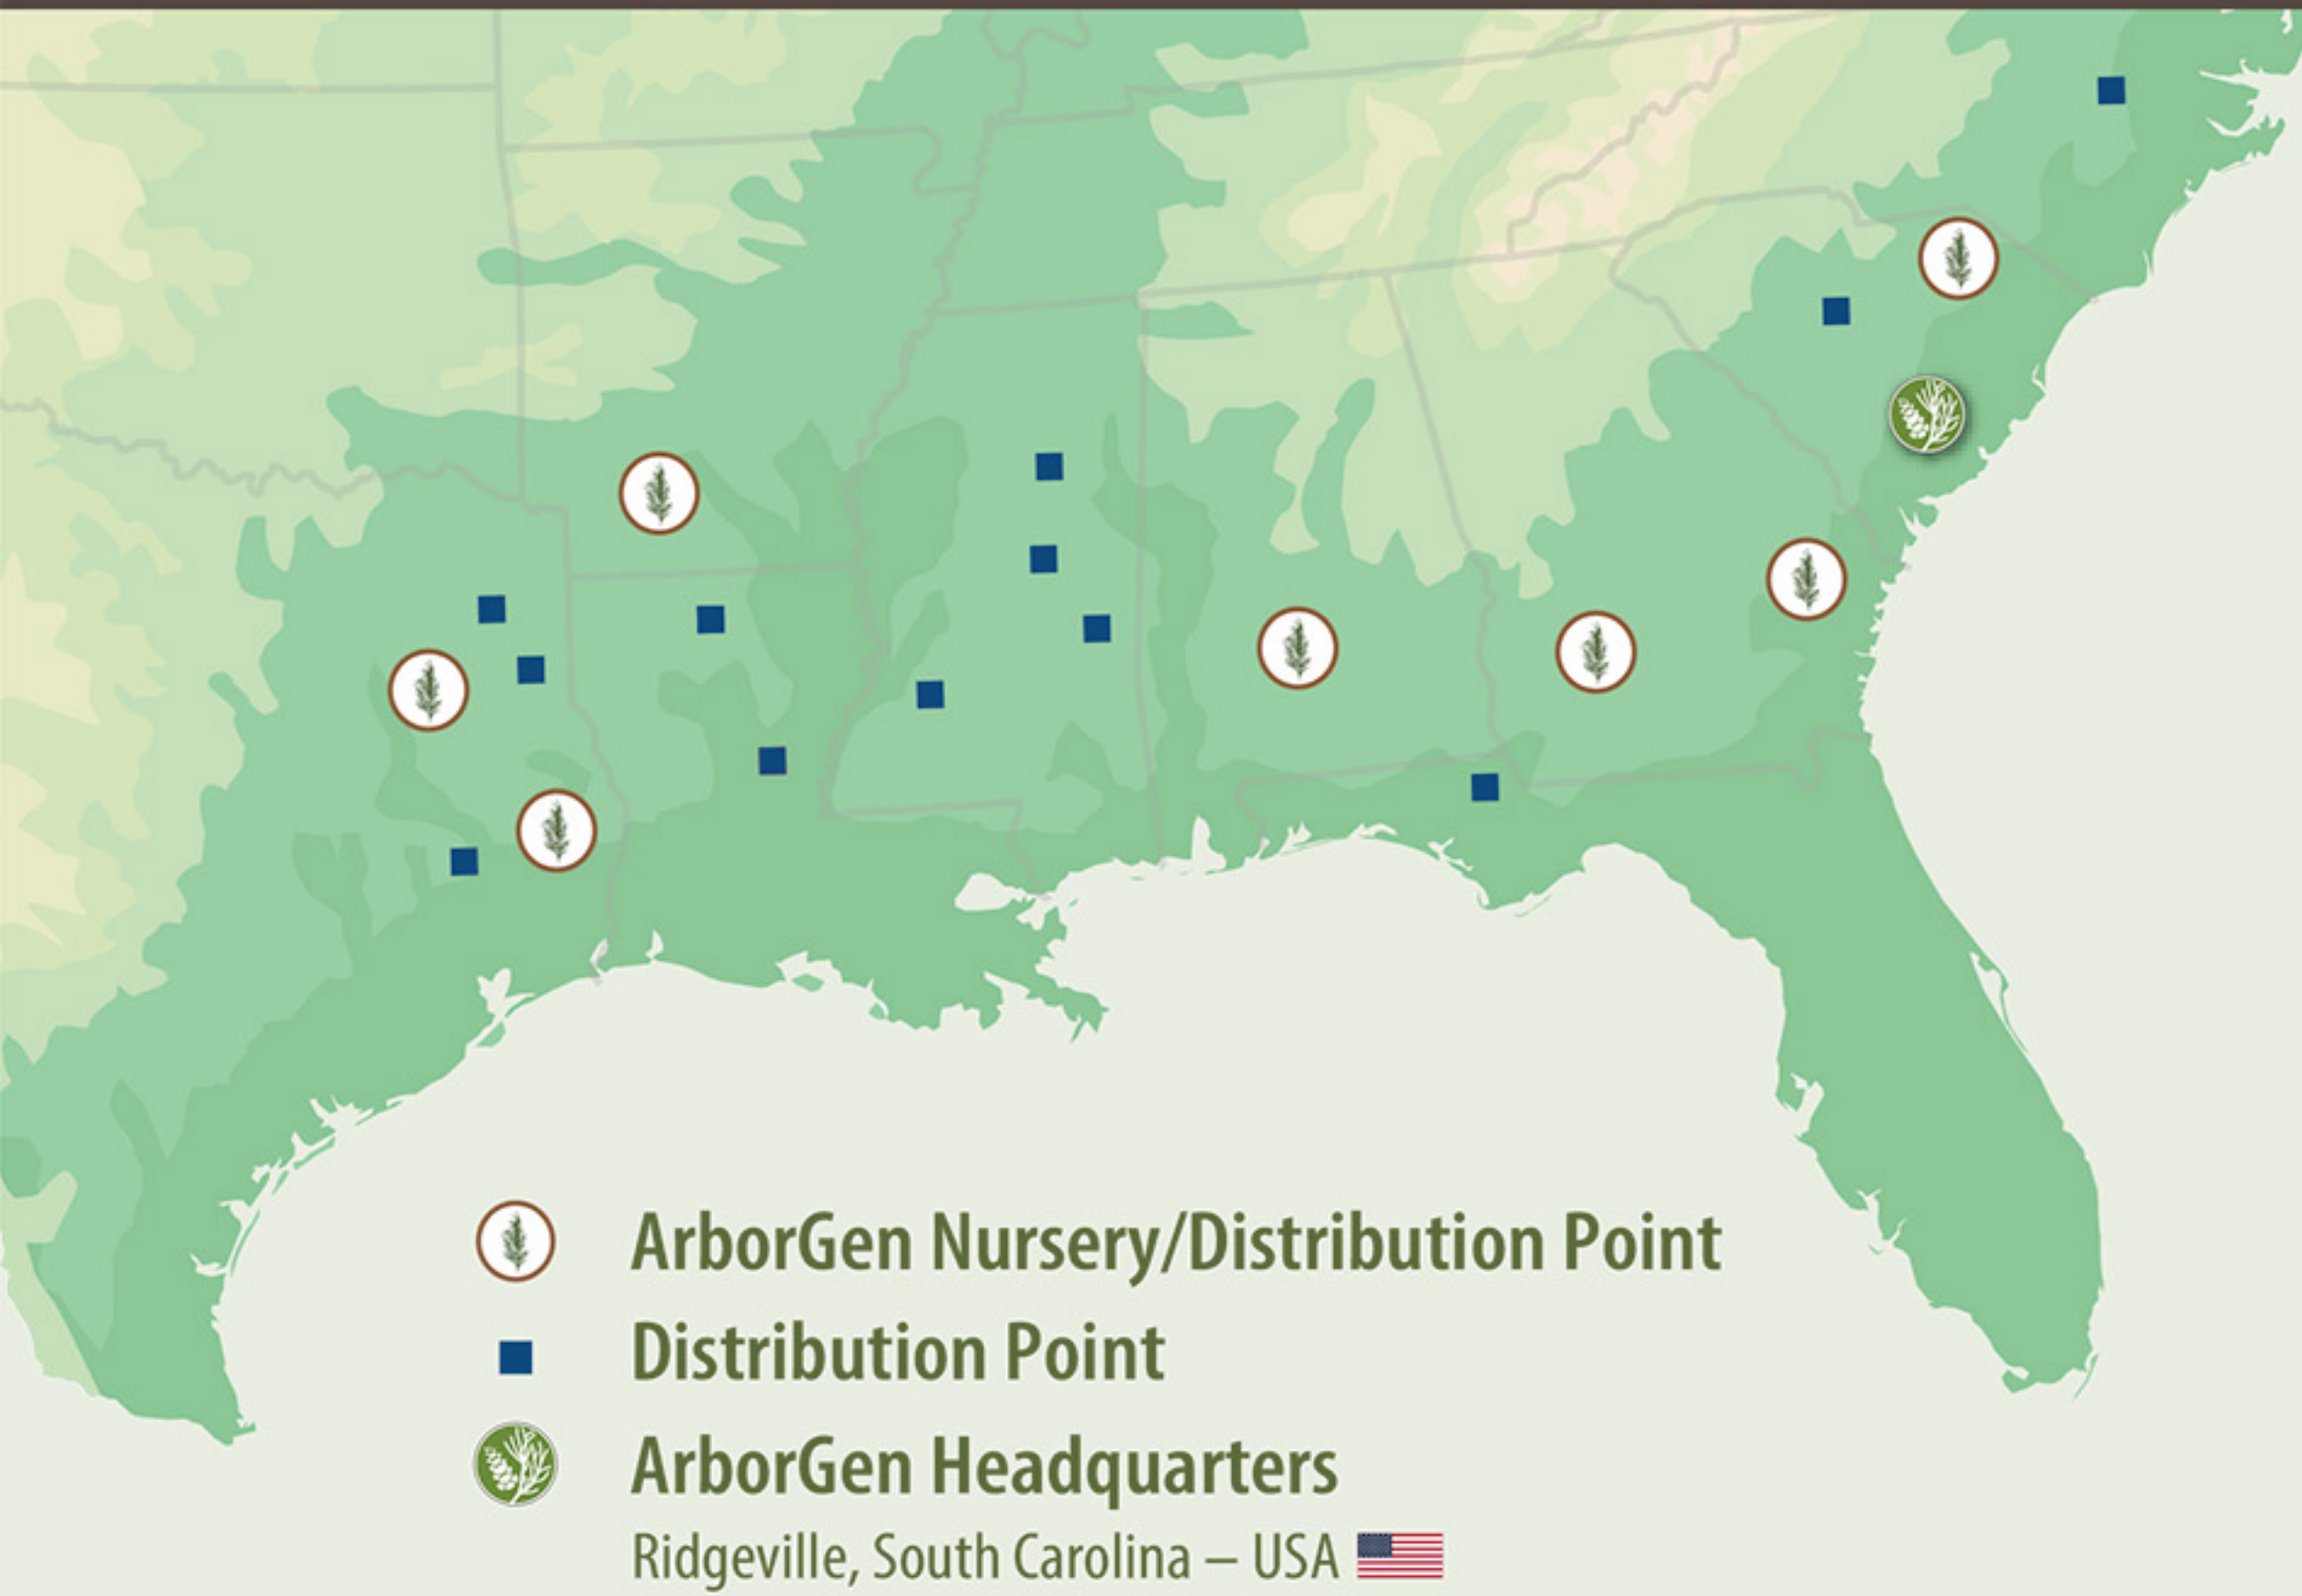

OAK	
SPECIES	SCIENTIFIC NAME
Southern Red	<i>Quercus falcata</i>
Swamp Chestnut	<i>Quercus michauxii</i>
Swamp White	<i>Quercus bicolor</i>
Water	<i>Quercus nigra</i>
White	<i>Quercus alba</i>
Willow	<i>Quercus phellos</i>
OTHER	
SPECIES	SCIENTIFIC NAME
Cypress, Bald	<i>Taxodium distichum</i>
Hickory, Water	<i>Carya aquatica</i>
Pecan, Native	<i>Carya illinoensis</i>
Persimmon	<i>Diospyros virginiana</i>
Sweetgum, Improved	<i>Liquidambar styraciflua</i>

Fresh • On-Time • Convenient

DELIVERY

Smart-Loaded®
Refrigerated Truck

OR

PICK UP

Nursery or Refrigerated
Distribution Center

Large quantity discounts available. Minimum quantities apply.

ArborGen will select the most cost-effective transportation mode and carrier for shipping.

ArborGen Nurseries & Distribution Sites

Alabama
Selma

Arkansas
Bluff City

Georgia
Bellville
Shellman

Louisiana
Olla
Ruston

Florida
Marianna

Mississippi
Brookhaven
Carthage

Quitman
Bellefontaine

North Carolina
Wilson

South Carolina
Chester
Blenheim
Trenton

Texas
Carthage
Livingston
Gilmer
Linden
Bullard
Jasper

-  **ArborGen Nursery/Distribution Point**
-  **Distribution Point**
-  **ArborGen Headquarters**
Ridgeville, South Carolina – USA 